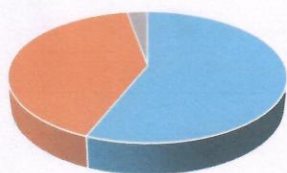

Govt. Gramya Bharti College Hardibazar, Dist.-Korba (C.G)

Average pass percentage of Student during last five years

Programme Name	Year	Number of Students Appeared	Number of Students Passed	Percentage
M.Sc. Final Chemistry	(2015-16)	12	12	100.00%
Programme Name	Year	Number of Students Appeared	Number of Students Passed	Percentage
M.Sc. Final Geology	(2015-16)	4	0	0.00%
Programme Name	Year	Number of Students Appeared	Number of Students Passed	Percentage
M.Sc. Final Botany	(2015-16)	6	6	100.00%
Programme Name	Year	Number of Students Appeared	Number of Students Passed	Percentage
M.Sc. Final Physics	(2015-16)	10	9	90.00%
Programme Name	Year	Number of Students Appeared	Number of Students Passed	Percentage
M.Sc. Final Mathematics	(2015-16)	8	3	37.50%
Programme Name	Year	Number of Students Appeared	Number of Students Passed	Percentage
M.Sc. Final Zoology	(2015-16)	18	17	94.44%

M.A. Final Economics (2015-16)