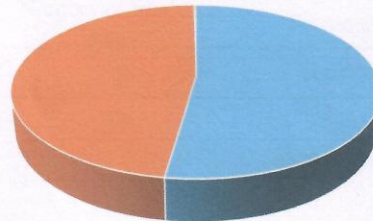

Govt. Gramya Bharti College Hardibazar, Dist.-Korba (C.G.)
Average pass percentage of Student during last five years

Programme Name	Year	Number of Students Appeared	Number of Students Passed	Percentage
B.Sc. III	(2015-16)	51	37	72.55%
Programme Name	Year	Number of Students Appeared	Number of Students Passed	Percentage
B.A. III	(2015-16)	240	218	90.83%
Programme Name	Year	Number of Students Appeared	Number of Students Passed	Percentage
B.Com.	(2015-16)	82	75	91.46%

B.Sc. III (2015-16)

- Number of Students Appeared
- Number of Students Passed
- Percentage

B.A. III (2015-16)

- Number of Students Appeared
- Number of Students Passed
- Percentage

B.Com. (2015-16)

- Number of Students Appeared
- Number of Students Passed
- Percentage