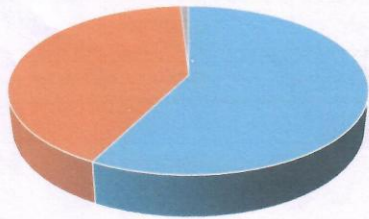

Govt. Gramya Bharti College Hardibazar, Dist.-Korba (C.G.)
Average pass percentage of Student during last five years

Programme Name	Year	Number of Students Appeared	Number of Students Passed	Percentage
B.Sc. III	(2015-16)	51	37	72.55%
Programme Name	Year	Number of Students Appeared	Number of Students Passed	Percentage
B.A. III	(2015-16)	240	218	90.83%
Programme Name	Year	Number of Students Appeared	Number of Students Passed	Percentage
B.Com.	(2015-16)	82	75	91.46%

B.Sc. III (2015-16)

- Number of Students Appeared
- Number of Students Passed
- Percentage

B.A. III (2015-16)

- Number of Students Appeared
- Number of Students Passed
- Percentage

B.Com. (2015-16)

- Number of Students Appeared
- Number of Students Passed
- Percentage