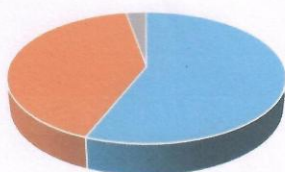

Govt. Gramya Bharti College Hardibazar, Dist.-Korba (C.G)
Average pass percentage of Student during last five years

Programme Name	Year	Number of Students Appeared	Number of Students Passed	Percentage
M.A. Final Economics	(2015-16)	15	11	73.33%
Programme Name	Year	Number of Students Appeared	Number of Students Passed	Percentage
M.A. Final Political Science	(2015-16)	5	4	80.00%
Programme Name	Year	Number of Students Appeared	Number of Students Passed	Percentage
M.A.Final Geography	(2015-16)	25	24	96.00%
Programme Name	Year	Number of Students Appeared	Number of Students Passed	Percentage
M.A.Final Sociology	(2015-16)	16	13	81.25%
Programme Name	Year	Number of Students Appeared	Number of Students Passed	Percentage
M.A.Final Hindi	(2015-16)	23	21	91.30%
Programme Name	Year	Number of Students Appeared	Number of Students Passed	Percentage
M.A.Final English	(2015-16)	2	2	100.00%

M.A. Final Economics (2015-16)