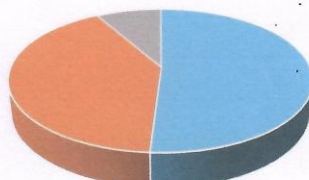

B.Sc. III (2015-16)

- Number of Students Appeared
- Number of Students Passed
- Percentage

B.A. III (2015-16)

- Number of Students Appeared
- Number of Students Passed
- Percentage

B.Com. (2015-16)

- Number of Students Appeared
- Number of Students Passed
- Percentage

Programme Name	Year	Number of Students Appeared	Number of Students Passed	Percentage
M.A. Final Economics	(2015-16)	15	11	73.33%
Programme Name	Year	Number of Students Appeared	Number of Students Passed	Percentage
M.A. Final Political Science	(2015-16)	5	4	80.00%
Programme Name	Year	Number of Students Appeared	Number of Students Passed	Percentage
M.A.Final Geography	(2015-16)	25	24	96.00%
Programme Name	Year	Number of Students Appeared	Number of Students Passed	Percentage
M.A.Final Sociology	(2015-16)	16	13	81.25%
Programme Name	Year	Number of Students Appeared	Number of Students Passed	Percentage
M.A.Final Hindi	(2015-16)	23	21	91.30%
Programme Name	Year	Number of Students Appeared	Number of Students Passed	Percentage
M.A.Final English	(2015-16)	2	2	100.00%

M.A. Final Economics (2015-16)

- Number of Students Appeared
- Number of Students Passed
- Percentage

M.A. Final Political Science (2015-16)

- Number of Students Appeared
- Number of Students Passed
- Percentage